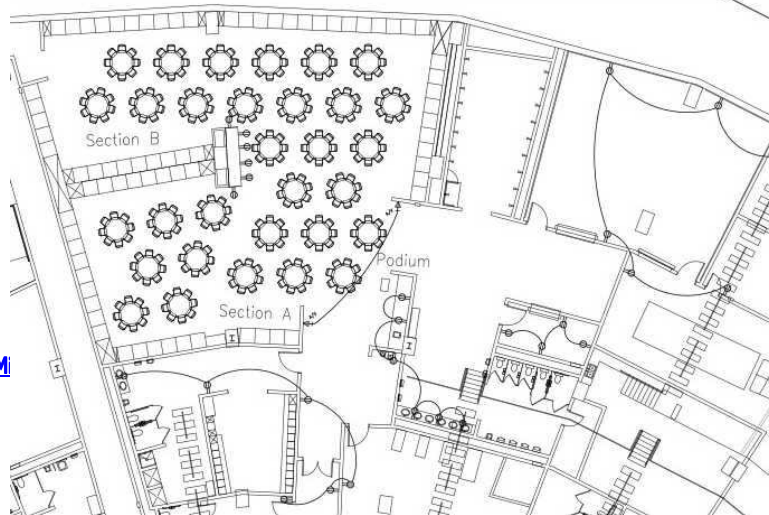

Room Rental Fees:

	<u>DAYTIME</u>	<u>EVENING</u>	<u>HOLIDAY</u>
<u>EXISTING SET UP:</u>	$1,000.00	$1,500.00	$2,000.00
<u>CUSTOM SET UP:</u>	$1,000.00	$1,500.00	$2,000.00

*Evening rates are applicable after 5:00pm and also for Sunday – Thursday during the Holiday Season.
Holiday rates are for any Friday and Saturday events scheduled from December 1 – December 31.
Non-Profit Events will receive an additional 10% off the facility rental rates.*

Rental Fees are inclusive of the following: Parking, tables, chairs, in-room audio/visual, security personnel, housekeeping and engineering services and all applicable tax. The rates are based on a four-hour event, with two additional hours for set up and tear down at no additional fee. Additional time can be accommodated at a rate of $250.00 per hour.